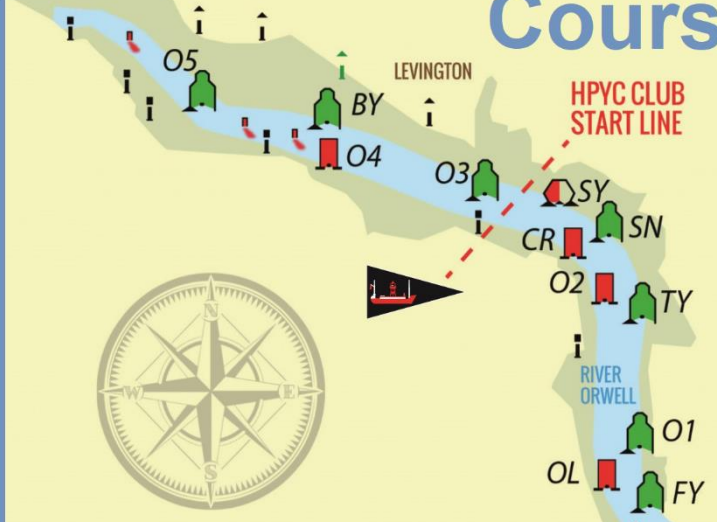

# Classic Regatta Course Card

MEMBERS' HANDBOOK  
HAVEN PORTS YACHT CLUB

## COURSE

MARK							
PORT / STARBOARD							
MARK							
PORT / STARBOARD							

### SEA MARKS

- AA Armada Racing Mark
- BH Beacon Hill Racing Mark
- CL Cork Ledge Racing Mark
- FX Foxes Racing Mark
- HS Harwich Shelf Buoy
- H2 OYC Hanford Channel No 2
- LD Landguard Buoy
- MA Medusa Buoy
- OR Outer Ridge Buoy
- PE Pye End Buoy
- PH Pennyhole Racing Mark
- SB Stone Banks Buoy

Not to be used for Navigation