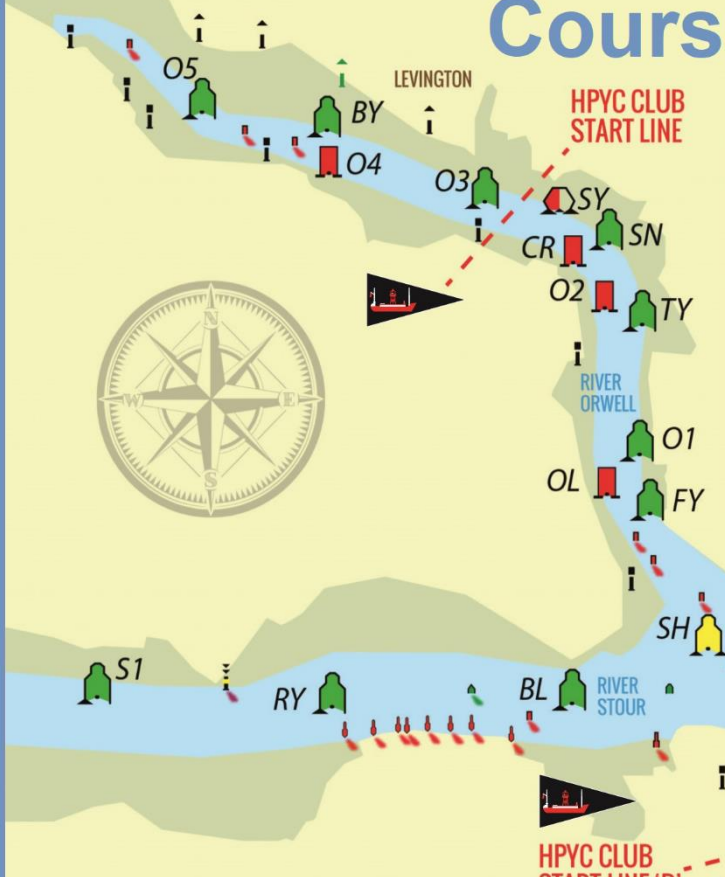

## COURSE

MARK									
PORT / STARBOARD									
MARK									
PORT / STARBOARD									

### RIVER MARKS

- BL Bristol Buoy
- BY Bay Buoy
- CR Collimer Buoy
- FY Fagbury Buoy
- O1 Orwell Number 1 Buoy
- O2 Orwell Number 2 Buoy
- O3 Orwell Number 3 Buoy
- O4 Orwell Number 4 Buoy
- O5 Orwell Number 5 Buoy
- OL Orwell Buoy
- RY Ramsey Buoy
- S1 Stour Number 1 Buoy
- SH Shotley Horse
- SN Stratton Buoy
- SS Shotley Spit Buoy
- SY Offing Buoy (R/W)
- TY Trimley Buoy

### SEA MARKS

- AA Armada Racing Mark
- BH Beacon Hill Racing Mark
- CL Cork Ledge Racing Mark
- FX Foxes Racing Mark
- HS Harwich Shelf Buoy
- H2 OYC Hanford Channel No 2
- LD Landguard Buoy
- MA Medusa Buoy
- OR Outer Ridge Buoy
- PE Pye End Buoy
- PH Pennyhole Racing Mark
- SB Stone Banks Buoy

EXCLUSION ZONE  
DO NOT ENTER  
WHILST RACING

Not to be used for Navigation